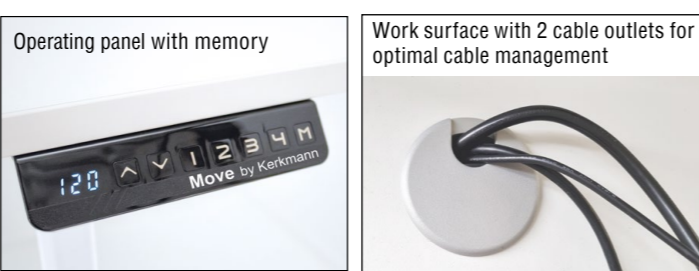

# move boost 4

- Features:**
- Integrated power strip with USB-A and USB-C ports
  - 2 cable outlets for a better cable management
  - Especially high stability thanks to strong table legs
- Large height adjustment range – 64- 129 cm
  - Load capacity dynamic: 100 kg, static: 125 kg.
  - The operating panel shows the actual height and has a memory function which allows to save 4 different heights
  - Pinch protection by gyro sensor. In case of collision, the motor stops and the table top retracts automatically.
- Drive system with 2 motors, with soft start and soft stop. Lifting speed of 36 mm/s. Melamine resin-coated chipboard according to EN 14322 with shock-resistant ABS edges. Integrated power strip provides electricity for electronic devices and offers optimal charging options with 2 USB-A and 2 USB-C ports. Practical accessories: Sliding storage tray. Horizontal and vertical cable channel.